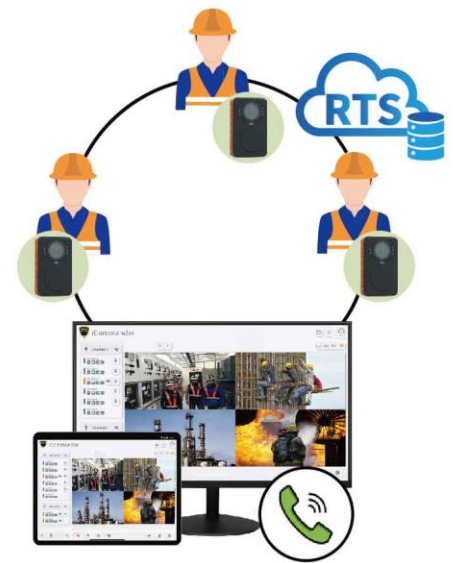

- Live video with many-to-many talks.
- Instant remote operation guidance.
- Prevent accident in advance.

RT Stream International Co., Ltd.

+886-2-22807099
www.rtstream.com
service@rtstream.com.tw
2F-7, No.14, Xiwei St., Sanchong Dist.,
New Taipei City 241, Taiwan

**Your Safety,
Anytime, Anywhere!**