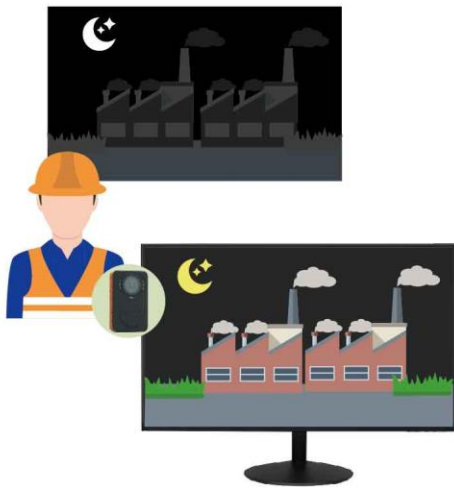

Environment Health Safety (EHS) Total Solution

RT Stream
International Co., Ltd.

Mobile Emergency Response System

F Series
Body Worn Camera

5G/4G/Wi-Fi

- Full color night vision
- Real-time streaming
- Many-to-many talks

iCommander Platform

High Risk Works Management

- Instant remote operation with real-time guidance
- Improve the efficiency of patrol
(factory/facility/production process)
- Protect labor's safety
- Assure the rights of both labor and management

- Intelligent
- Technology
- Patrol

Made and Design in Taiwan -
Quality and information assurance

Environment Health Safety (EHS) Total Solution

- Applications: factory, labor safety, industrial safety, firefighting, guard, patrol
- Advantages: Intelligent patrol for more management efficiency
- Fields: traditional factory, petrochemical plant, electricity company, telecommunications company
Labor safety/right protection and management under risky work environment

- Efficiency enhancement for all site inspection & patrol
- Protection upgrade for work's safety

- Full color night vision HD video in the dark.
- Full-time recording for clarify responsibilities.

- Instant response for emergency event.
- Accurate positioning.
- Vital alarm will be triggered when:
 - Worker is in acoma
 - SOS button is pressed