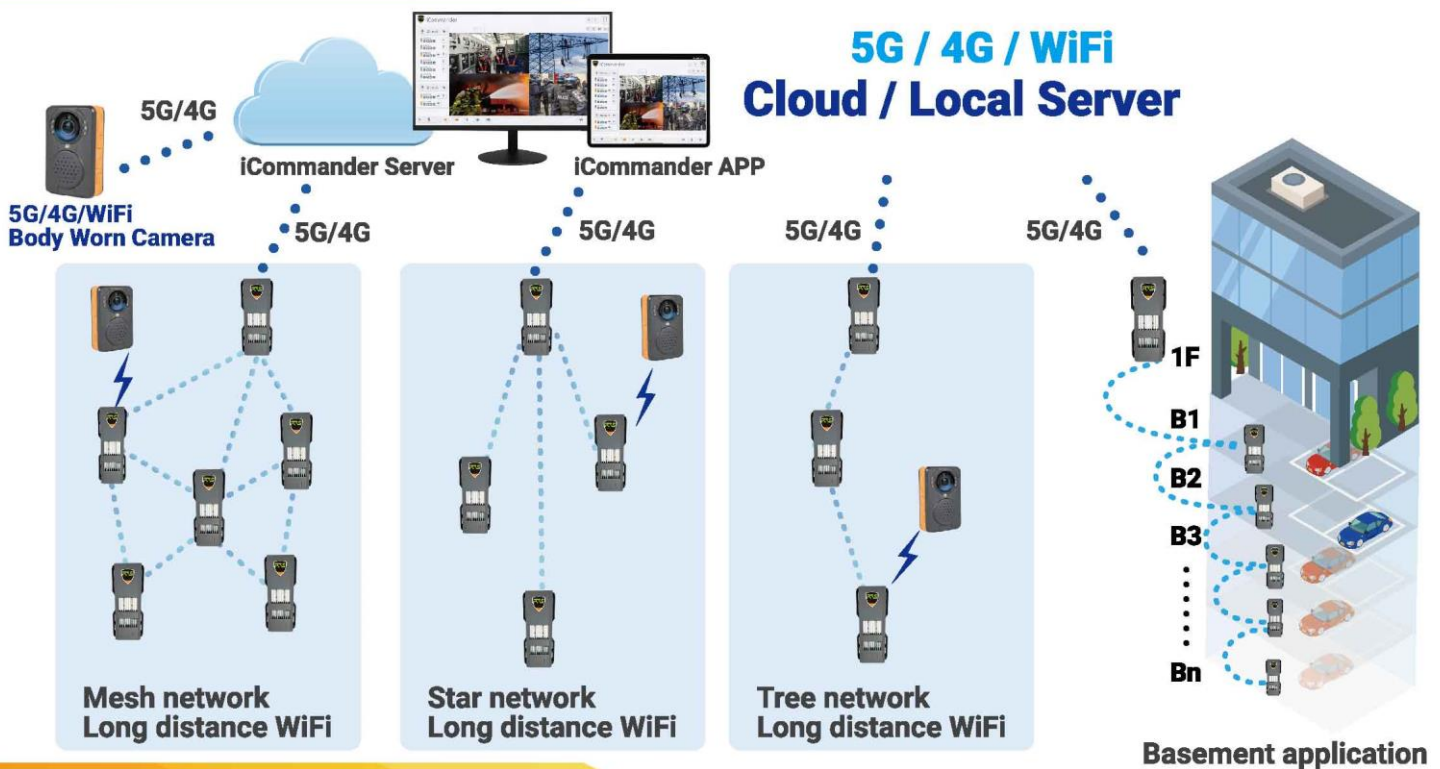

MERS Mobile Emergency Response System

Wearable Self-networking station

Works for without or poor 5G/4G signal areas

5G/4G/WiFi Self-networking

**RT Stream
International Co., Ltd.**

+886-2-22807099
service@rtstream.com.tw

www.rtstream.com
2F-7, No.14, Xiwei St., Sanchong Dist.,
New Taipei City 241, Taiwan

iCommander Platform

F Series 5G / 4G / WiFi Body Worn Camera

- Real-time full color night vision HD video in the dark
- Many-to-many talks
- GPS/WiFi/LBS positioning
- Lifesaving and SOS alarm
- Mission management