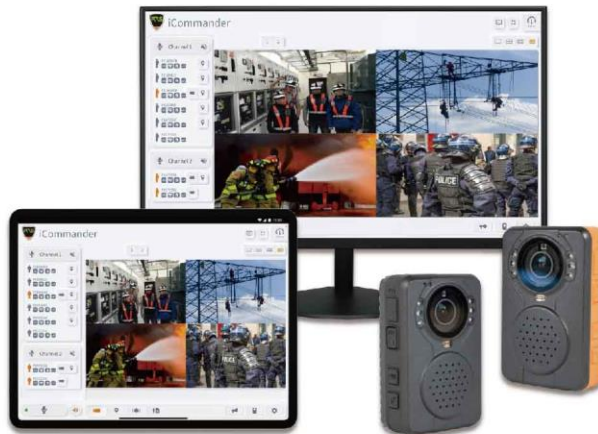

100% Design and Made in Taiwan
Quality and information assurance

**RT Stream
International Co., Ltd.**

- ☎ +886-2-22807099
- 🌐 www.rtstream.com
- ✉ service@rtstream.com.tw
- 📍 2F-7, No.14, Xiwei St., Sanchong Dist., New Taipei City 241, Taiwan

**Your Safety,
Anytime, Anywhere!**