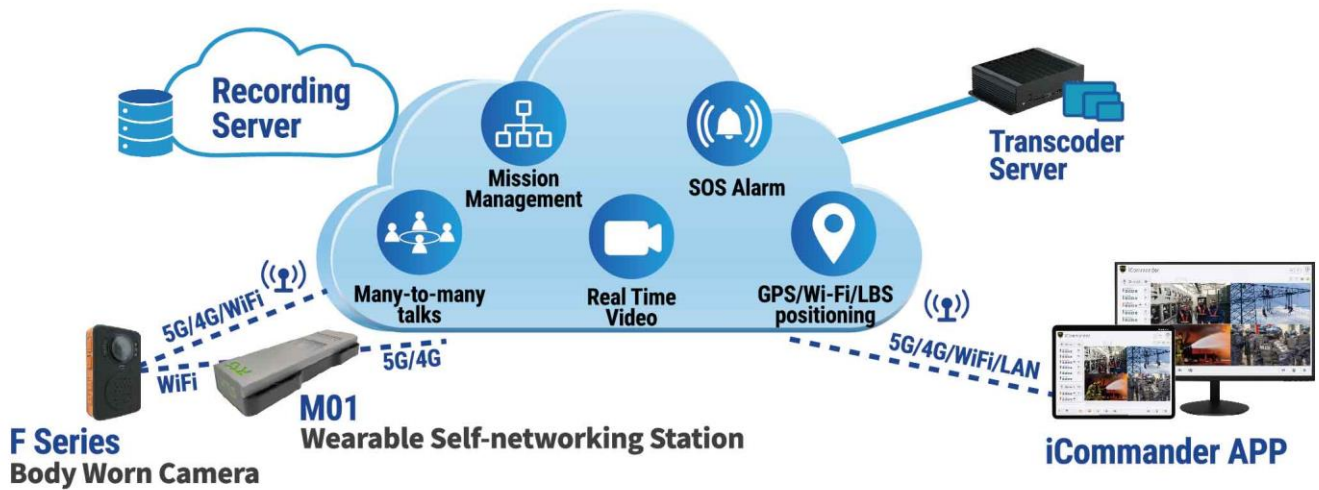

MERS Mobile Emergency Response System

Wearable Self-networking station

Works for without or poor 5G/4G signal areas

5G/4G/WiFi Self-networking

**RT Stream
International Co., Ltd.**

+886-2-22807099
service@rtstream.com.tw

www.rtstream.com
2F-7, No.14, Xiwei St., Sanchong Dist.,
New Taipei City 241, Taiwan

iCommander Platform

F Series 5G / 4G / WiFi Body Worn Camera

- Real-time full color night vision HD video in the dark
- Many-to-many talks
- GPS/WiFi/LBS positioning
- Lifesaving and SOS alarm
- Mission management